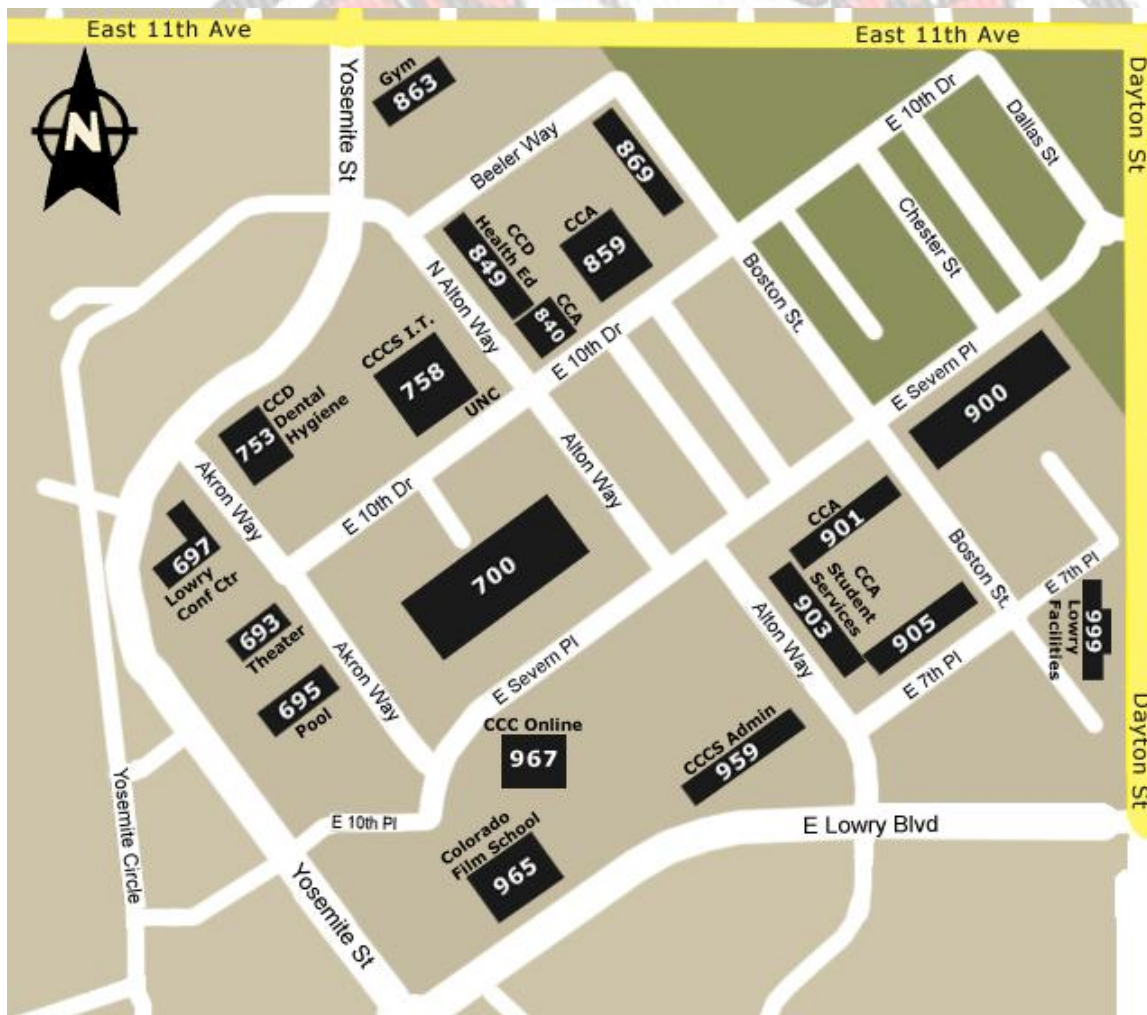

The CCCS Lowry Campus is located in the north eastern corner of the former Lowry Air Force Base, bounded by 11th Avenue on the north and Lowry Blvd./6th Avenue on the south; Dayton Street on the east and Quebec Street on the west. Here are some routes for driving to the Colorado Community College System.

Go approx. 1.5 miles East on Lowry Blvd through three traffic circles.

Turn Left on Alton Way onto the campus.

From West Denver:

Take 6th Avenue East, to Quebec, turn right.

Take Quebec north to 11th Ave, Turn right.

Take 11th Ave east for 1 mile to Yosemite St, turn right onto the campus.

From Central Denver:

Take 14th Ave east to Yosemite St, turn right at the stop sign.

Take Yosemite St South just past 11th Ave onto the campus.

RIDING RANGE A: Range A is on the west side of Building 700 at the corner of Akron Way and 10th Dr. Please park in the lot across 10th Dr. Please do not park in the lots for the pool or the theater.

RIDING RANGE B: Range B is on the east side of Building 700 at the corner of Alton Way and 10th Dr. Please park in the lot across Alton way.